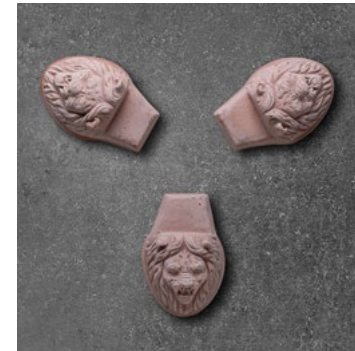

LION HEADS

LENGTH	WIDTH	HEIGHT	RAW · COLLI
13 cm / 5.1 in	8 cm / 3.1 in	6,5 cm / 2.6 in	●● 18 pcs

● Rosa ● Grey