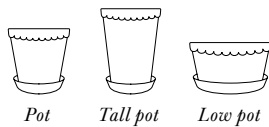

*Pot*

*Tall pot*

*Low pot*

VARIANT	DIAMETER	HEIGHT	RAW · COLLI	GLAZED · COLLI
<i>Pot</i>	10 cm / 3.9 in	9 cm / 3.5 in	● ● 21 set	● ● ● ● ● ● 6 set
	12 cm / 4.7 in	11 cm / 4.3 in	● ● 17 set	● ● ● ● ● ● 6 set
	14 cm / 5.5 in	12 cm / 4.7 in	● ● 12 set	● ● ● ● ● ● 6 set
	16 cm / 6.3 in	14 cm / 5.5 in	● ● 9 set	● ● ● ● ● ● 6 set
	18 cm / 7.1 in	16 cm / 6.3 in	● ● 7 set	● ● ● ● ● ● 4 set
	21 cm / 8.3 in	18 cm / 7.1 in	● ● 4 set	● ● ● ● ● ● 4 set
	25 cm / 9.8 in	21 cm / 8.2 in	● ● 4 set	● ● ● ● ● ● 2 set
	30 cm / 11.8 in	25 cm / 9.8 in	● ● 2 set	—
	35 cm / 13.8 in	27 cm / 10.6 in	● ● 2 set	—
<i>Tall pot</i>	10 cm / 3.9 in	14 cm / 5.5 in	● ● 12 set	—
	14 cm / 5.5 in	19 cm / 7.5 in	● ● 7 set	—
	18 cm / 7.1 in	24 cm / 9.4 in	● ● 4 set	—
<i>Low pot</i>	21 cm / 8.3 in	10 cm / 3.9 in	● ● 6 set	—
	25 cm / 9.8 in	12 cm / 4.7 in	● ● 6 set	—
	30 cm / 11.8 in	14 cm / 5.5 in	● ● 3 set	—

VARIANT	DIAMETER	HEIGHT	RAW · COLLI	GLAZED · COLLI
Pot	12 cm / 4.7 in	12 cm / 4.7 in	● ● 15 set	● ● 6 set
	14 cm / 5.5 in	15 cm / 5.9 in	● ● 10 set	● ● 6 set
	16 cm / 6.3 in	17 cm / 6.7 in	● ● 9 set	● ● 4 set
	18 cm / 7.1 in	21 cm / 8.3 in	● ● 6 set	● ● 4 set

SIMONA POT

*Ø 18 cm · Rosa*

*Simona pot · Ø 16 cm & Ø 12 cm · Amber Yellow*

*Pot*

*Tall pot*

*Low pot*

VARIANT	DIAMETER	HEIGHT	RAW · COLLI	GLAZED · COLLI
<i>Pot</i>	8.5 cm / 3.3 in	8 cm / 3.1 in	● ● 24 set	–
	10 cm / 3.9 in	9 cm / 3.5 in	● ● 21 set	–
	12 cm / 4.7 in	11 cm / 4.3 in	● ● 16 set	● ● 6 set
	14 cm / 5.5 in	13 cm / 5.1 in	● ● 14 set	● ● 6 set
	16 cm / 6.3 in	15 cm / 5.9 in	● ● 9 set	● ● 6 set
	18 cm / 7.1 in	17 cm / 6.7 in	● ● 7 set	● ● 4 set
	21 cm / 8.3 in	19 cm / 7.5 in	● ● 6 set	–
	25 cm / 9.8 in	22 cm / 8.7 in	● ● 4 set	–
	30 cm / 11.8 in	23 cm / 9 in	● ● 2 set	–
<i>Tall pot</i>	14 cm / 5.5 in	18 cm / 7.1 in	● ● 9 set	–
<i>Low pot</i>	21 cm / 8.3 in	10 cm / 3.9 in	● ● 7 set	–