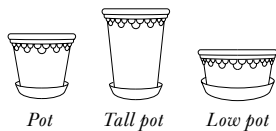

*Pot*

*Tall pot*

*Low pot*

VARIANT	DIAMETER	HEIGHT	RAW · COLLI	GLAZED · COLLI
<i>Pot</i>	10 cm / 3.9 in	9 cm / 3.5 in	● ● 21 set	● ● ● ● ● ● 6 set
	12 cm / 4.7 in	11 cm / 4.3 in	● ● 17 set	● ● ● ● ● ● 6 set
	14 cm / 5.5 in	12 cm / 4.7 in	● ● 12 set	● ● ● ● ● ● 6 set
	16 cm / 6.3 in	14 cm / 5.5 in	● ● 9 set	● ● ● ● ● ● 6 set
	18 cm / 7.1 in	16 cm / 6.3 in	● ● 7 set	● ● ● ● ● ● 4 set
	21 cm / 8.3 in	18 cm / 7.1 in	● ● 4 set	● ● ● ● ● ● 4 set
	25 cm / 9.8 in	21 cm / 8.2 in	● ● 4 set	● ● ● ● ● ● 2 set
	30 cm / 11.8 in	25 cm / 9.8 in	● ● 2 set	—
	35 cm / 13.8 in	27 cm / 10.6 in	● ● 2 set	—
<i>Tall pot</i>	10 cm / 3.9 in	14 cm / 5.5 in	● ● 12 set	—
	14 cm / 5.5 in	19 cm / 7.5 in	● ● 7 set	—
	18 cm / 7.1 in	24 cm / 9.4 in	● ● 4 set	—
<i>Low pot</i>	21 cm / 8.3 in	10 cm / 3.9 in	● ● 6 set	—
	25 cm / 9.8 in	12 cm / 4.7 in	● ● 6 set	—
	30 cm / 11.8 in	14 cm / 5.5 in	● ● 3 set	—