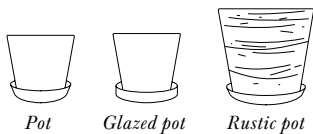

Pot

VARIANT	DIAMETER	HEIGHT	RAW · COLLI
Pot	12 cm / 4.7 in	13 cm / 5.1 in	● ● 15 set
	14 cm / 5.5 in	14 cm / 5.5 in	● ● 10 set
	16 cm / 6.3 in	16 cm / 6.3 in	● ● 9 set
	18 cm / 7.1 in	17 cm / 6.7 in	● ● 6 set
	21 cm / 8.3 in	20 cm / 7.9 in	● ● 5 set
	25 cm / 9.8 in	25 cm / 9.8 in	● ● 3 set

RAW ● Rosa ● Grey

Elizabeth pot · Ø 18 cm · Rosa  
with Daisy vase · H26 cm · Amber Yellow

*Elizabeth pot · Ø12 cm · Rosa*

ELIZABETH POT

Ø 25 cm, Ø 21 cm, Ø 18 cm, Ø 16 cm & Ø 12 cm Grey

Pot

Glazed pot

Rustic pot

VARIANT	DIAMETER	HEIGHT	RAW · COLLI	GLAZED · COLLI
<i>Pot</i>	8 cm / 3.1 in	7,5 cm / 3 in	● ● 18 set	–
	10 cm / 3.9 in	8 cm / 3.1 in	● ● 26 set	–
	12 cm / 4.7 in	10 cm / 3.9 in	● ● 19 set	–
	14 cm / 5.5 in	12 cm / 4.7 in	● ● 14 set	–
	17 cm / 6.7 in	15 cm / 5.9 in	● ● 10 set	–
	21 cm / 8.3 in	19 cm / 7.5 in	● ● 6 set	–
	25 cm / 9.8 in	21 cm / 8.3 in	● ● 4 set	–
<i>Glazed pot</i>	11 cm / 4.3 in	10 cm / 3.9 in	–	● 12 set*
	13 cm / 5.1 in	11 cm / 4.3 in	–	● 9 set*
	15 cm / 5.9 in	12 cm / 4.7 in	–	● 6 set*
	17 cm / 6.7 in	14 cm / 5.5 in	–	● 6 set*
	19 cm / 7.5 in	16 cm / 6.3 in	–	● 4 set*
	21 cm / 8.3 in	18,5 cm / 7.3 in	–	● 4 set*
<i>*Glazed versions comes with a straight dish</i>				
<i>Rustic pot</i>	30 cm / 11.8 in	25 cm / 9.8 in	● ● 2 set	–
	35 cm / 13.8 in	29 cm / 11.4 in	● ● 2 set	–
	40 cm / 15.7 in	35 cm / 13.8 in	● ● 2 set	–
	45 cm / 17.7 in	37 cm / 14.6 in	● ● 1 set	–