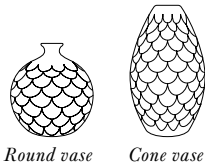

*Vase*

VARIANT	DIAMETER	HEIGHT	GLAZED · COLLI
<i>Vase</i>	20 cm / 7.9 in	25 cm / 9.8 in	● ○ 2 pcs
	26 cm / 10.2 in	35 cm / 13.8 in	● ○ 1 pc
	31 cm / 12.2 in	45 cm / 17.7 in	● ○ 1 pc

GLAZED ● *Emerald Green* ○ *Snowflake White*

*Willow vase · H35 cm · Snowflake White*

*Willow vase · H45 cm · Emerald Green*

## MISTY

Misty magnifies whichever flowers or branches she holds, and it has no drain hole. Her silhouette of a youthful peony crown makes her a flower in her own right. The smooth yet coarse surface reflects the natural light magically – and makes Misty a profound favourite to many.