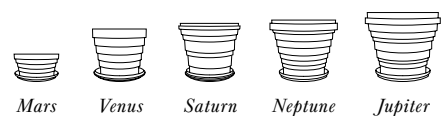

PLANETS

The Planet Series by Christian Buur Bangsgaard features layered rings in different sizes for a taut design with a soft finish. The series consists of Mars, Venus, Saturn, Neptune, and Jupiter - some of the most prominent planets in our solar system - and true stars in any verdant universe.

VARIANT	DIAMETER	HEIGHT	RAW · COLLI
<i>Mars</i>	12 cm / 4.7 in	6,5 cm / 2.6 in	● ● 12 set
<i>Venus</i>	14 cm / 5.5 in	12 cm / 4.7 in	● ● 12 set
<i>Saturn</i>	16 cm / 6.3 in	15 cm / 5.9 in	● ● 6 set
<i>Neptune</i>	21 cm / 8.3 in	18 cm / 7.1 in	● ● 4 set
<i>Jupiter</i>	25 cm / 9.8 in	22 cm / 8.7 in	● ● 4 set

RAW ● Rosa ● Grey