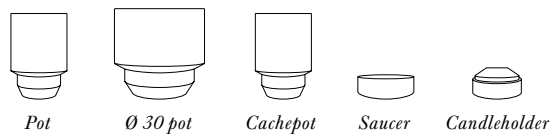

H O F F

The stackable Hoff Series by graphic designer Anne Hoff invites to engaging in playful combinations of contrasts and colours. The series was founded on the interplay of raw terracotta and luscious glazes and comprises pots, saucers, cachepots, and versatile candleholders – all made to be mixed, matched, stacked, and piled into irresistible combinations.

VARIANT	DIAMETER	HEIGHT	RAW · COLLI	GLAZED · COLLI
<i>Pot</i>	8 cm / 3.1 in	10 cm / 3.9 in	● ● 16 pcs	–
	14 cm / 5.5 in	17 cm / 6.7 in	● ● 8 pcs	● ● ● 8 pcs
	18 cm / 7.1 in	22 cm / 8.7 in	● ● 8 pcs	● ● ● 8 pcs
	21 cm / 8.3 in	25 cm / 9.8 in	● ● 4 pcs	● ● ● 4 pcs
	25 cm / 9.8 in	30 cm / 11.8 in	● ● 4 pcs	–
	30 cm / 11.8 in	25 cm / 9.8 in	● ● 2 pcs	–
<i>Cachepot*</i>	14 cm / 5.5 in	17 cm / 6.7 in	–	● ● ● ● 8 pcs
	18 cm / 7.1 in	22 cm / 8.7 in	–	● ● ● ● 8 pcs
	21 cm / 8.3 in	25 cm / 9.8 in	–	● ● ● ● 4 pcs
<i>Saucers</i>	8 cm / 3.1 in	3 cm / 1.2 in	● ● 8 pcs	● ● ● ● ● ● 8 pcs
	14 cm / 5.5 in	4,5 cm / 1.7 in	● ● 4 pcs	● ● ● ● ● ● 4 pcs
	18 cm / 7.1 in	6 cm / 2.4 in	● ● 4 pcs	● ● ● ● ● ● 4 pcs
	21 cm / 8.3 in	7 cm / 2.8 in	● ● 2 pcs	● ● ● ● ● ● 2 pcs
	25 cm / 9.8 in	8 cm / 3.1 in	● ● 2 pcs	● ● ● ● ● ● 2 pcs
	30 cm / 11.8 in	9 cm / 3.5 in	● ● 1 pcs	● ● ● ● ● ● 1 pcs
<i>Candleholder</i>	9 cm / 3.5 in	5.5 cm / 2.2 in	● ● 8 set	● 8 set

*Without drainage hole

RAW ● Rosa ● Grey
GLAZED ● Emerald Green ● Rusty Red ● Quartz Rose ● Pearl Grey
● Deep Burgundy ● Pale Yellow ● Misty Blue