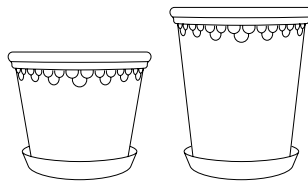

LARGE KØBENHAVNER

This silent giant is an adaptation of our smaller icon - the København. We created this with humble respect for its predecessor with matching saucers to accommodate indoor use - as well as fulfilling the needs for large outdoor plants.

Pot

Tall pot

VARIANT	DIAMETER	HEIGHT	RAW · COLLI
<i>Pot</i>	50 cm / 19.7 in	39 cm / 15.4 in	● ● 1 pcs
	70 cm / 27.6 in	53 cm / 20.9 in	● ● 1 pcs
<i>Tall pot</i>	60 cm / 23.6 in	68 cm / 26.8 in	● ● 1 pcs

RAW ● Rosa ● Grey