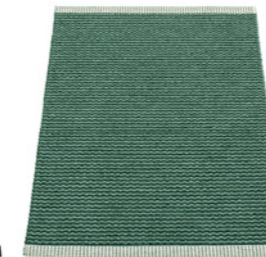

DARK GREEN · JADE