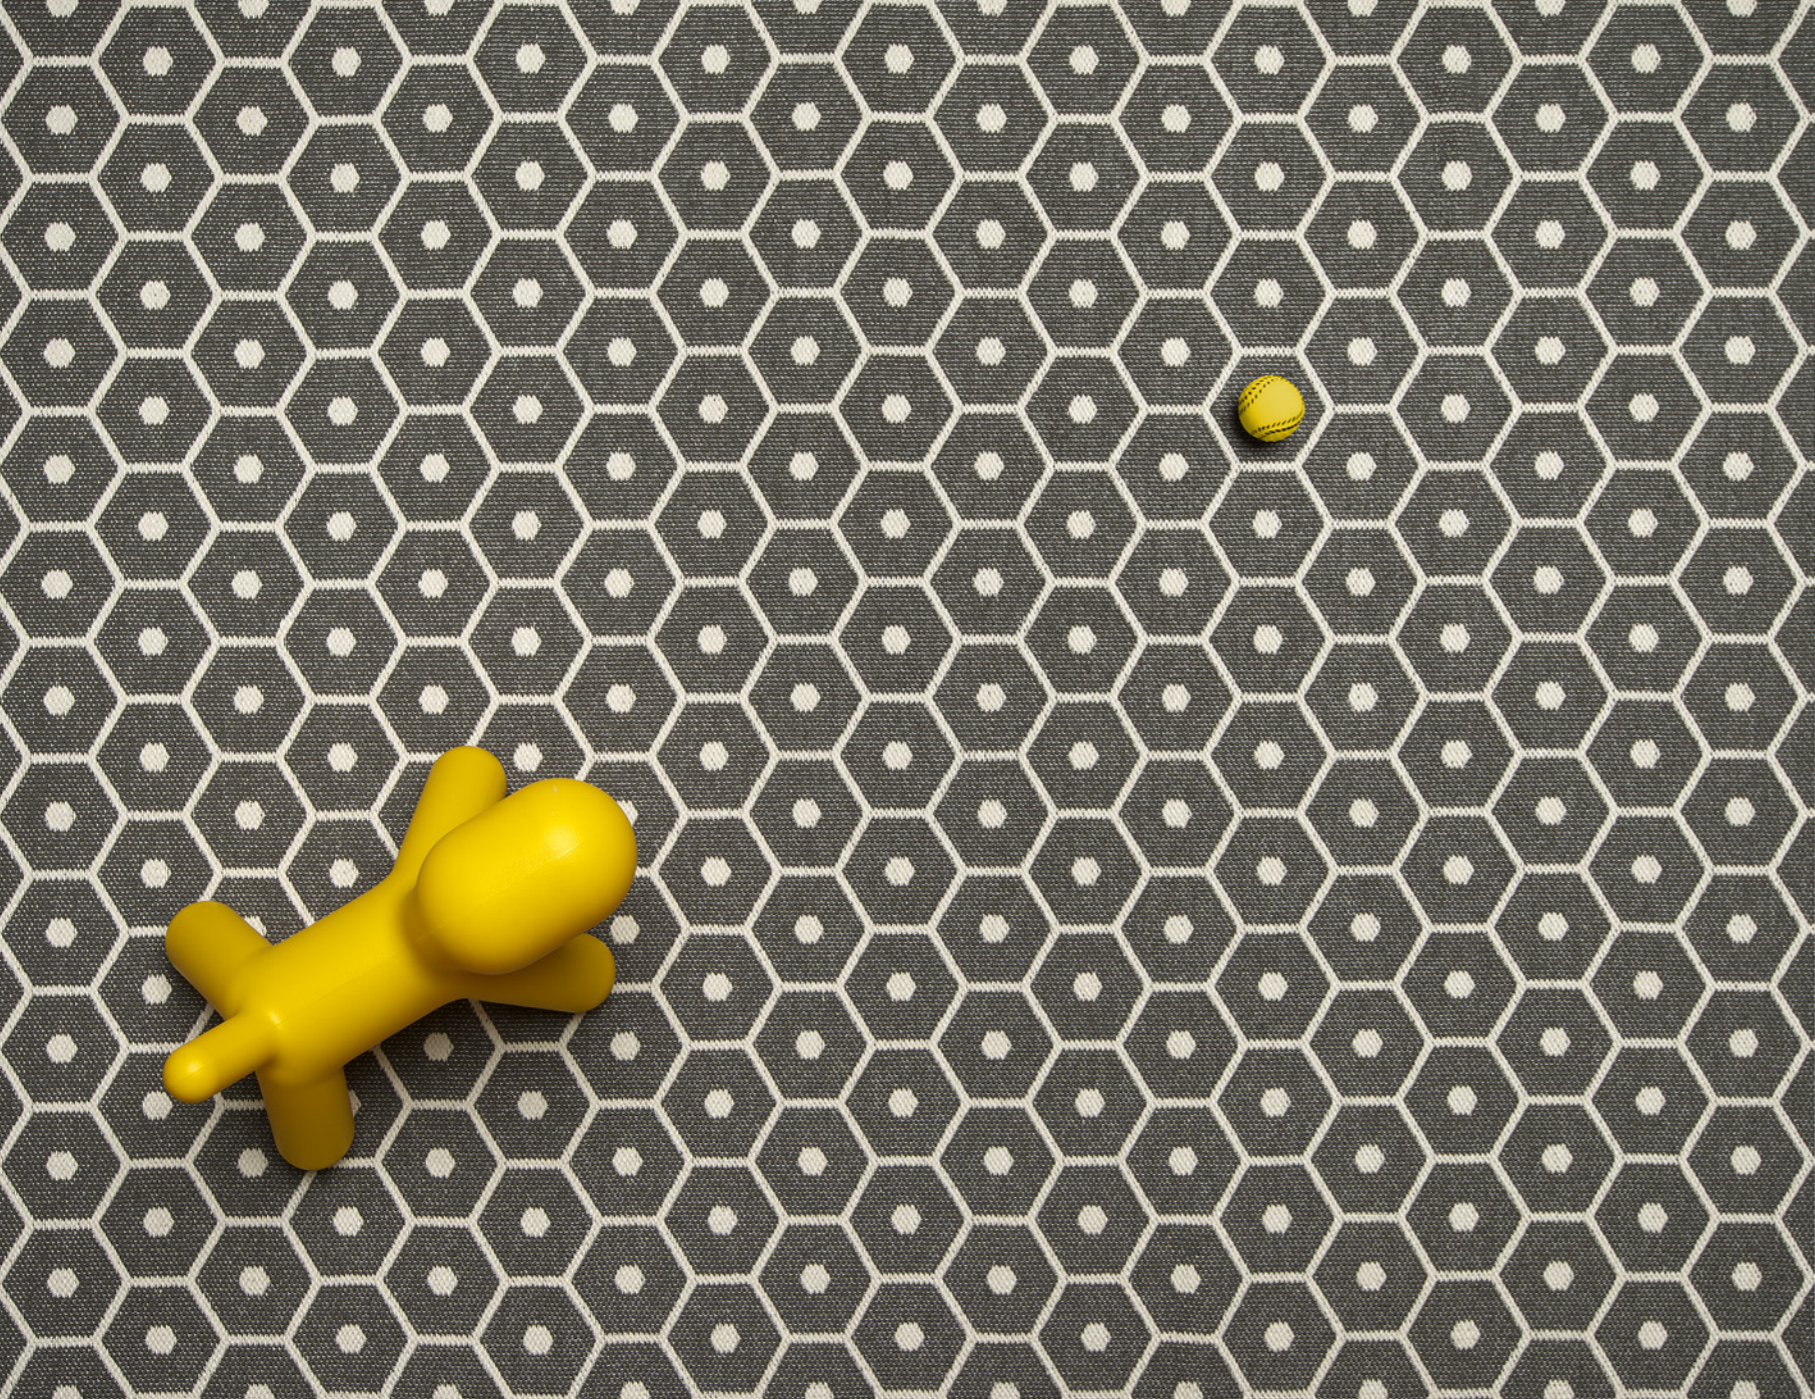

HONEY

PLASTIC RUG
Crafted in
Leksand, Sweden

MATERIAL
Phthalate-free PVC
Polyester warp

EDGE
Double hemmed

SIZE
180 x 260 cm
6' x 8 ½'