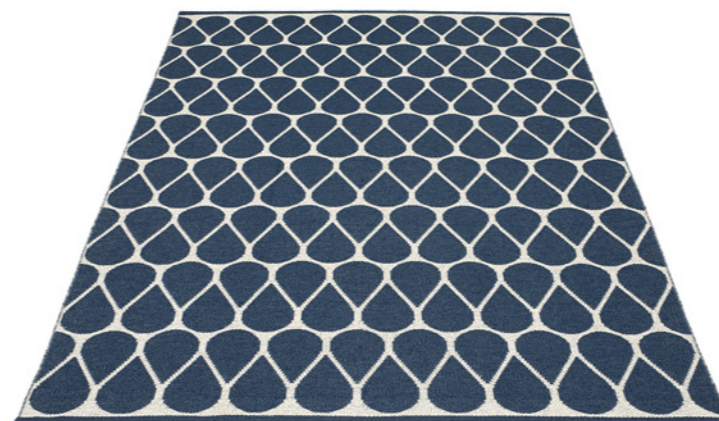

Phthalate-free PVC  
Polyester warp

**EDGE**

Welded

TWO-IN-ONE

LINEN • VANILLA

OCEAN BLUE • VANILLA

GRANIT • FOSSIL GREY