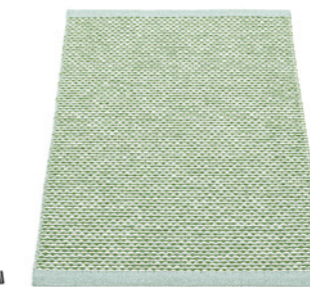

# EFFI

**PLASTIC RUG**  
Crafted in  
Leksand, Sweden

**MATERIAL**  
Phthalate-free PVC  
Polyester warp

**EDGE**  
Double hemmed

**SIZES**  
60 x 85 cm \*  
60 x 125 cm  
70 x 200 cm  
70 x 300 cm  
85 x 160 cm  
180 x 260 cm  
230 x 320 cm

2' x 2 3/4' \*  
2' x 4'  
2 1/4' x 6 1/2'  
2 1/4' x 9 3/4'  
2 3/4' x 5 1/4'  
6' x 8 1/2'  
7 1/2' x 10 1/2'  
\* size shown

**MUSTARD**  
PALE ROSE • VANILLA

**ORANGE**  
PIGLET • VANILLA

**DARK RED**  
CORAL RED • VANILLA