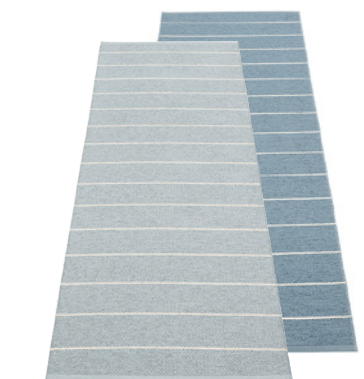

BLUE FOG with reverse in DOVE BLUE, stripes in VANILLA