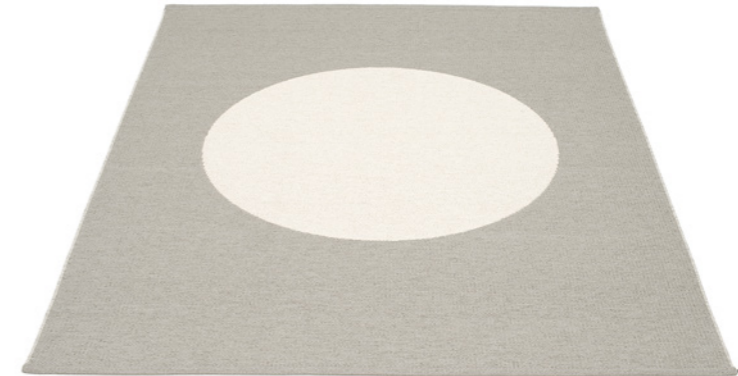

WARM GREY · VANILLA