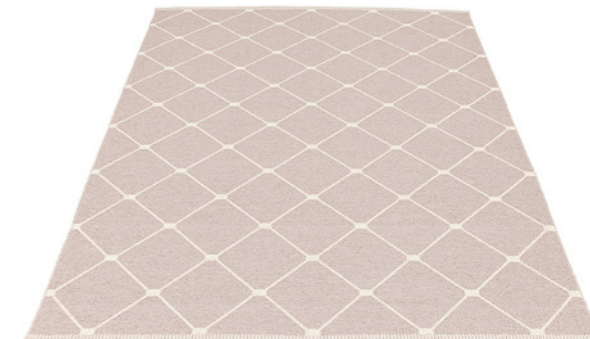

# REGINA

**PLASTIC RUG**  
Crafted in  
Leksand, Sweden

**MATERIAL**  
Phthalate-free PVC  
Polyester warp

**EDGE**  
Double hemmed

**SIZE**  
180 x 275 cm  
6' x 8 3/4'

FOSSIL GREY · WHITE

SEAGRASS · VANILLA