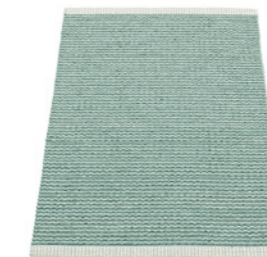

JADE · PALE TURQUOISE