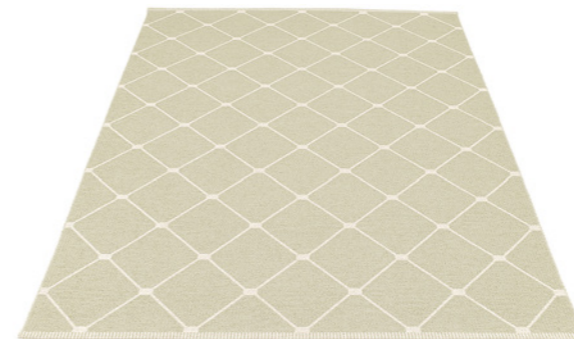

# REGINA

**PLASTIC RUG**  
Crafted in  
Leksand, Sweden

**MATERIAL**  
Phthalate-free PVC  
Polyester warp

**EDGE**  
Double hemmed

**SIZE**  
180 x 275 cm  
6' x 8 3/4'

FOSSIL GREY · WHITE

SEAGRASS · VANILLA