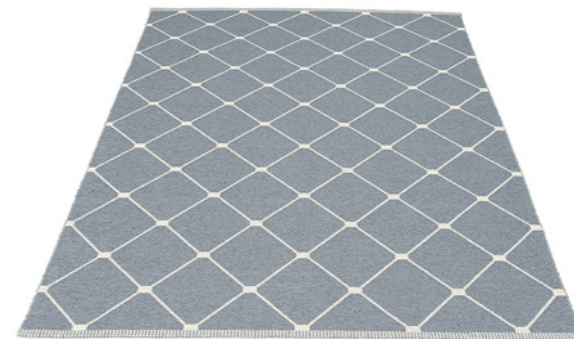

STORM · VANILLA