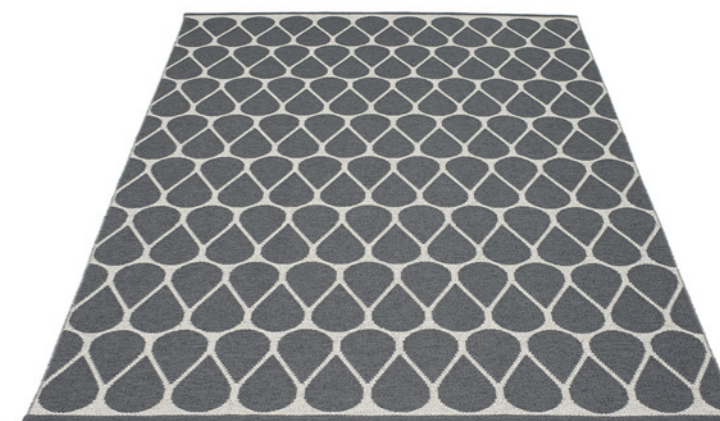

Phthalate-free PVC  
Polyester warp

**EDGE**

Welded

TWO-IN-ONE

LINEN • VANILLA

OCEAN BLUE • VANILLA

GRANIT • FOSSIL GREY