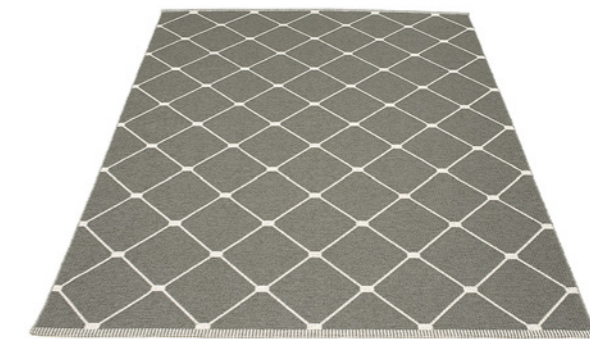

CHARCOAL · VANILLA