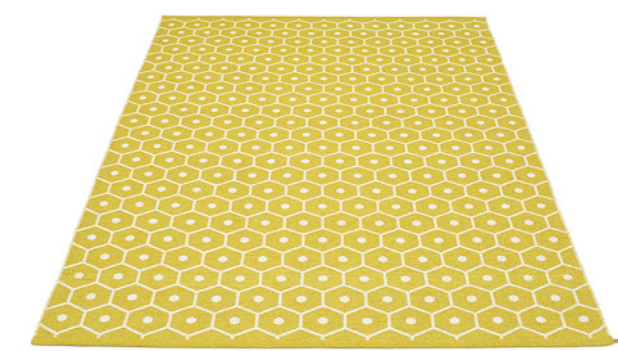

MUSTARD • VANILLA