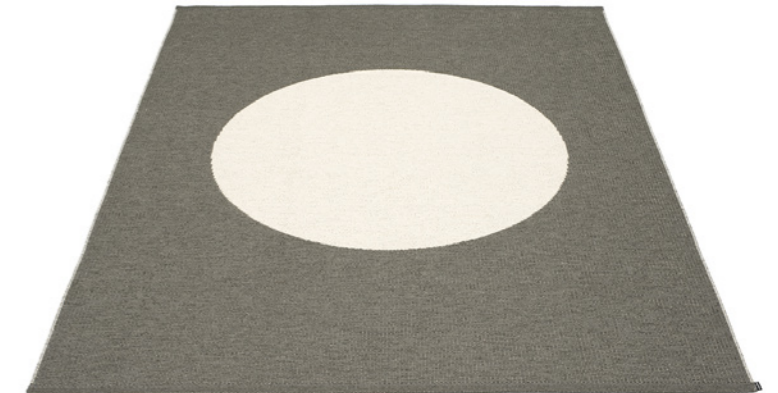

CHARCOAL · VANILLA

VERA ONE

SIZE
180 x 230 cm   6' x 7 ½'

PLASTIC RUG
Crafted in Leksand, Sweden

MATERIAL
Phthalate-free PVC
Polyester warp

EDGE
Double hemmed