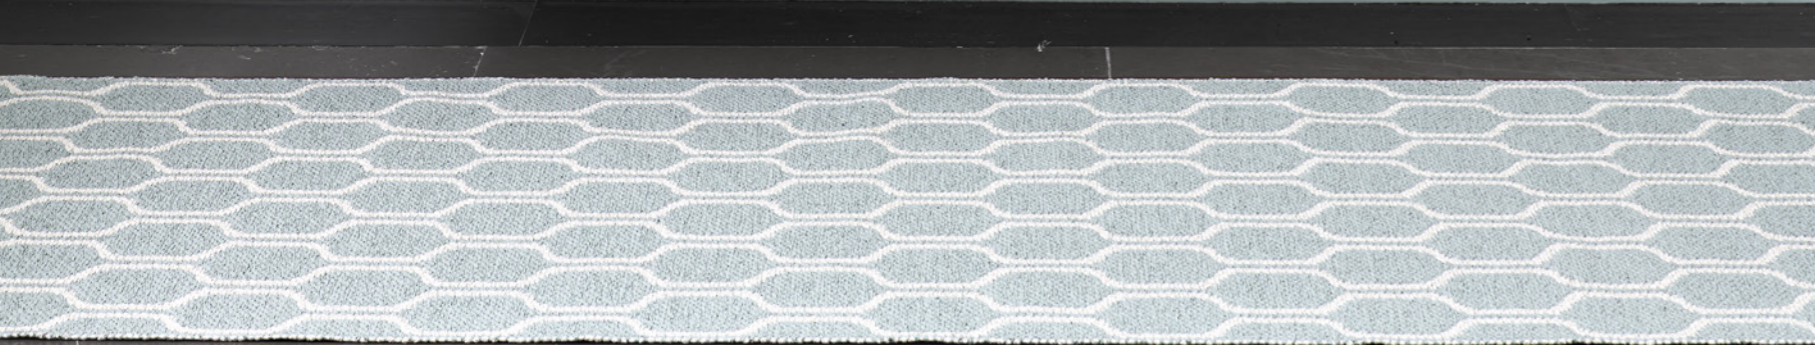

## MAX

**SIZE**  
180 x 260 cm    6' x 8 ½'

**PLASTIC RUG**  
Crafted in Leksand, Sweden

**MATERIAL**  
Phthalate-free PVC  
Polyester warp

**EDGE**  
Double hemmed

TWO-IN-ONE

WARM GREY • VANILLA

PALE ORANGE • VANILLA