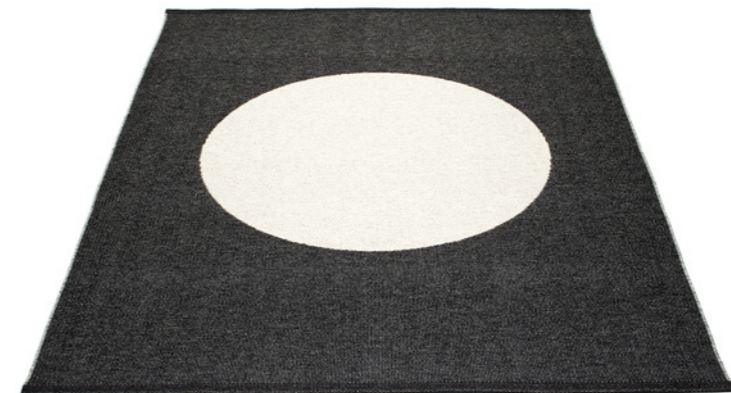

BLACK · VANILLA