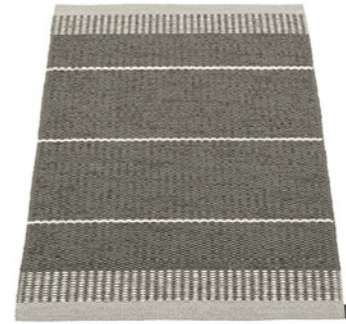

BELLE

PLASTIC RUG
Crafted in
Leksand, Sweden

MATERIAL
Phthalate-free PVC
Polyester warp

EDGE
Double hemmed

SIZES
60 x 85 cm *
60 x 125 cm
60 x 200 cm
85 x 200 cm

2' x 2 ¾' *
2' x 4'
2' x 6 ½'
2 ¾' x 6 ½'
* size shown

METALLIC
SHINE

SHADOW