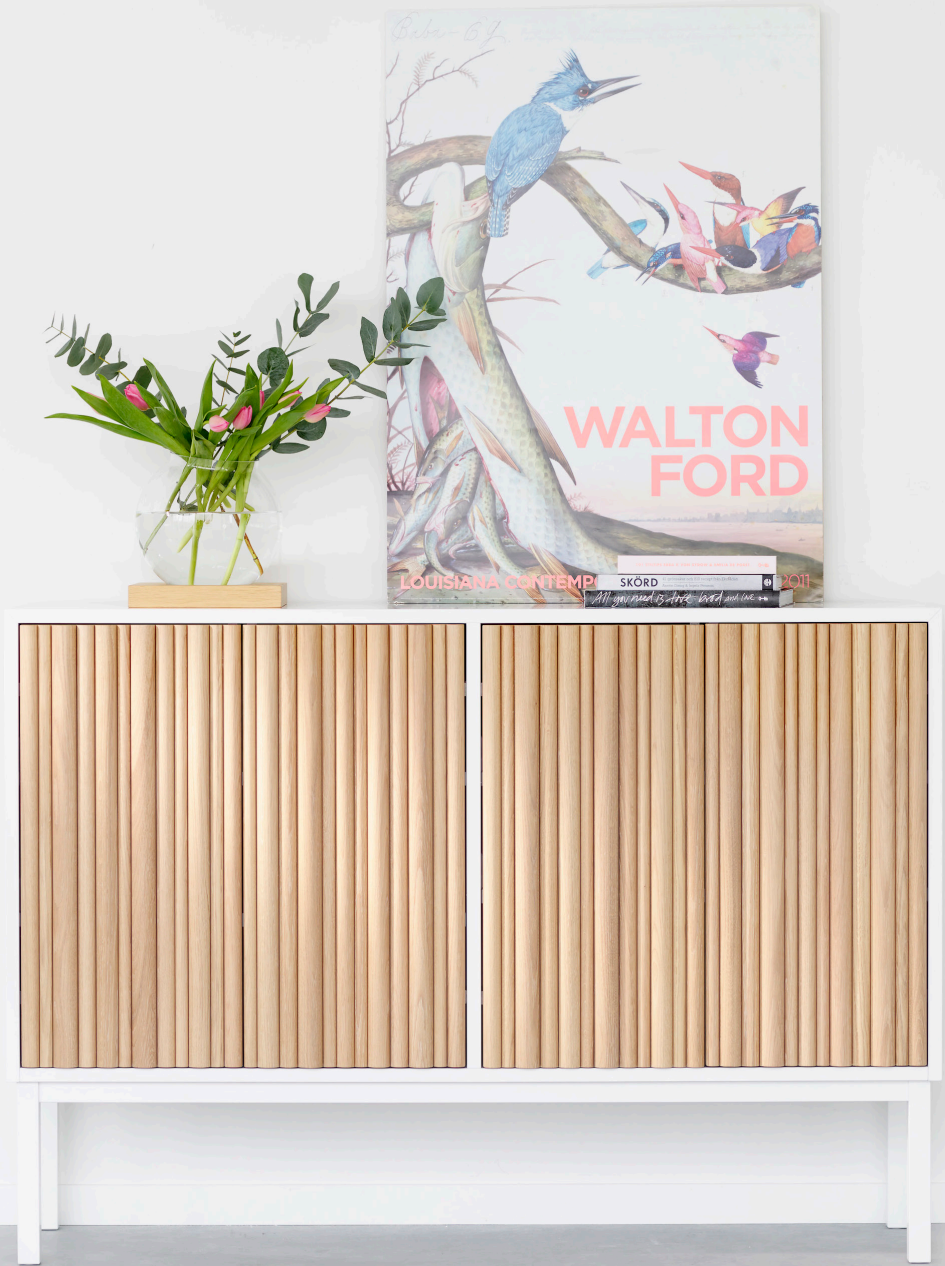

Twig coat hanger, Stripe storage, Marble decoration tray, Poem vase, Fellow hanger, Collect cabinet, Move trolley, Spin candelabra

Keep storage, Poem vase, Hello chair, Collect 2011 cabinet, Mingle table, Story cabinet, Hug flower pot, Show shelf, Space decoration

Stay bench, Happy stool, Show shelf, Hug flower pot, Sneak peek cabinet, Play tic tac toe game, Party low bar stool, Stars storage, Space decoration, Mind desk, You mirror

Collect 2013 wood cabinet, Space decoration, Collect 2013 white low cabinet, Marble decoration tray, Collect 2013 white cabinet, detail Collect 2013 wood

Shift desk, Happy stool, The Bow sideboard, Space decoration, The Bow vitrin cabinet, Show coffee table, Space decoration, Play tic tac toe game, detail The Bow

Fields shelf, Show shelf, Hug flower pot, You mirror, Fellow hanger, Happy stool and low bar stool, Twig coat hanger, Echo mirror, Happy stool