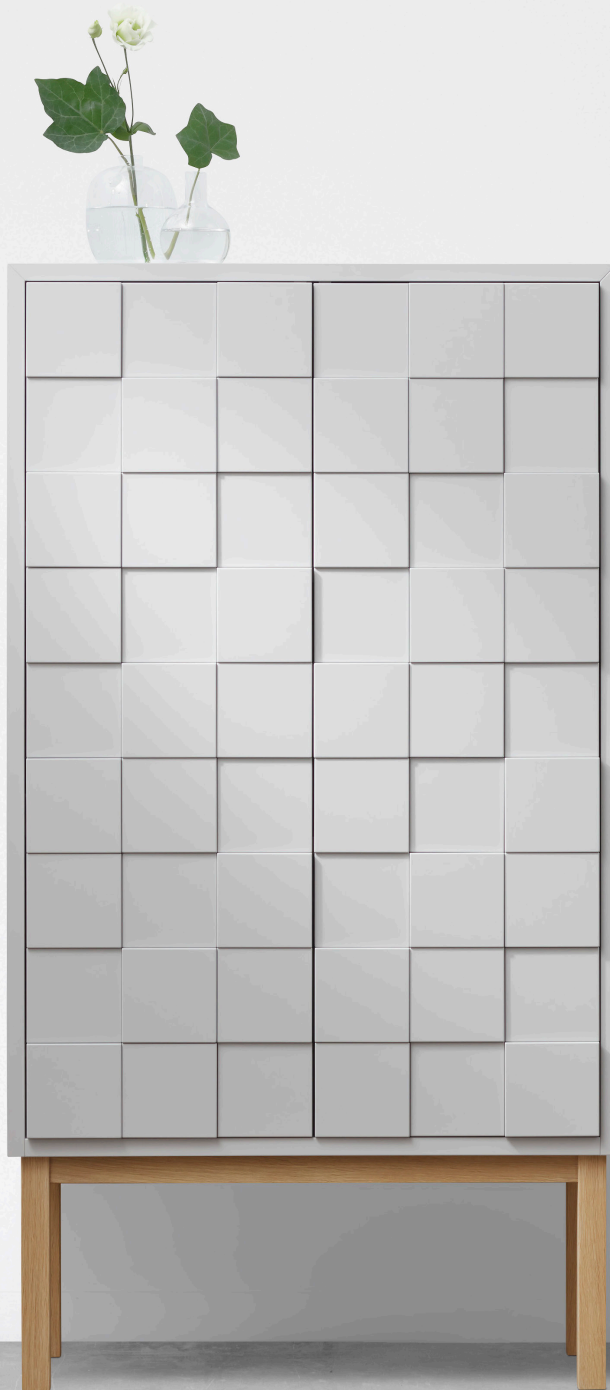

Sara Larsson

Sara Larsson, designer & owner

Collect 2016 black cabinet, Space decoration, Move trolley, Big Move trolley, Happy stool, Beam cabinet, Hub desk, Hello chair

4 Beam high cabinet

Detail Collect 2010, Collect 2010 cabinet,
Collect 2010 low cabinet, Hug flower pot, Collect 2010 media storage, Play tic tac toe game

Twig coat hanger, Stripe storage, Marble decoration tray, Poem vase, Fellow hanger, Collect cabinet, Move trolley, Spin candelabra

Keep storage, Poem vase, Hello chair, Collect 2011 cabinet, Mingle table, Story cabinet, Hug flower pot, Show shelf, Space decoration

Stay bench, Happy stool, Show shelf, Hug flower pot, Sneak peek cabinet, Play tic tac toe game, Party low bar stool, Stars storage, Space decoration, Mind desk, You mirror

Collect 2013 wood cabinet, Space decoration, Collect 2013 white low cabinet, Marble decoration tray, Collect 2013 white cabinet, detail Collect 2013 wood

Shift desk, Happy stool, The Bow sideboard, Space decoration, The Bow vitrin cabinet, Show coffee table, Space decoration, Play tic tac toe game, detail The Bow

Fields shelf, Show shelf, Hug flower pot, You mirror, Fellow hanger, Happy stool and low bar stool, Twig coat hanger, Echo mirror, Happy stool