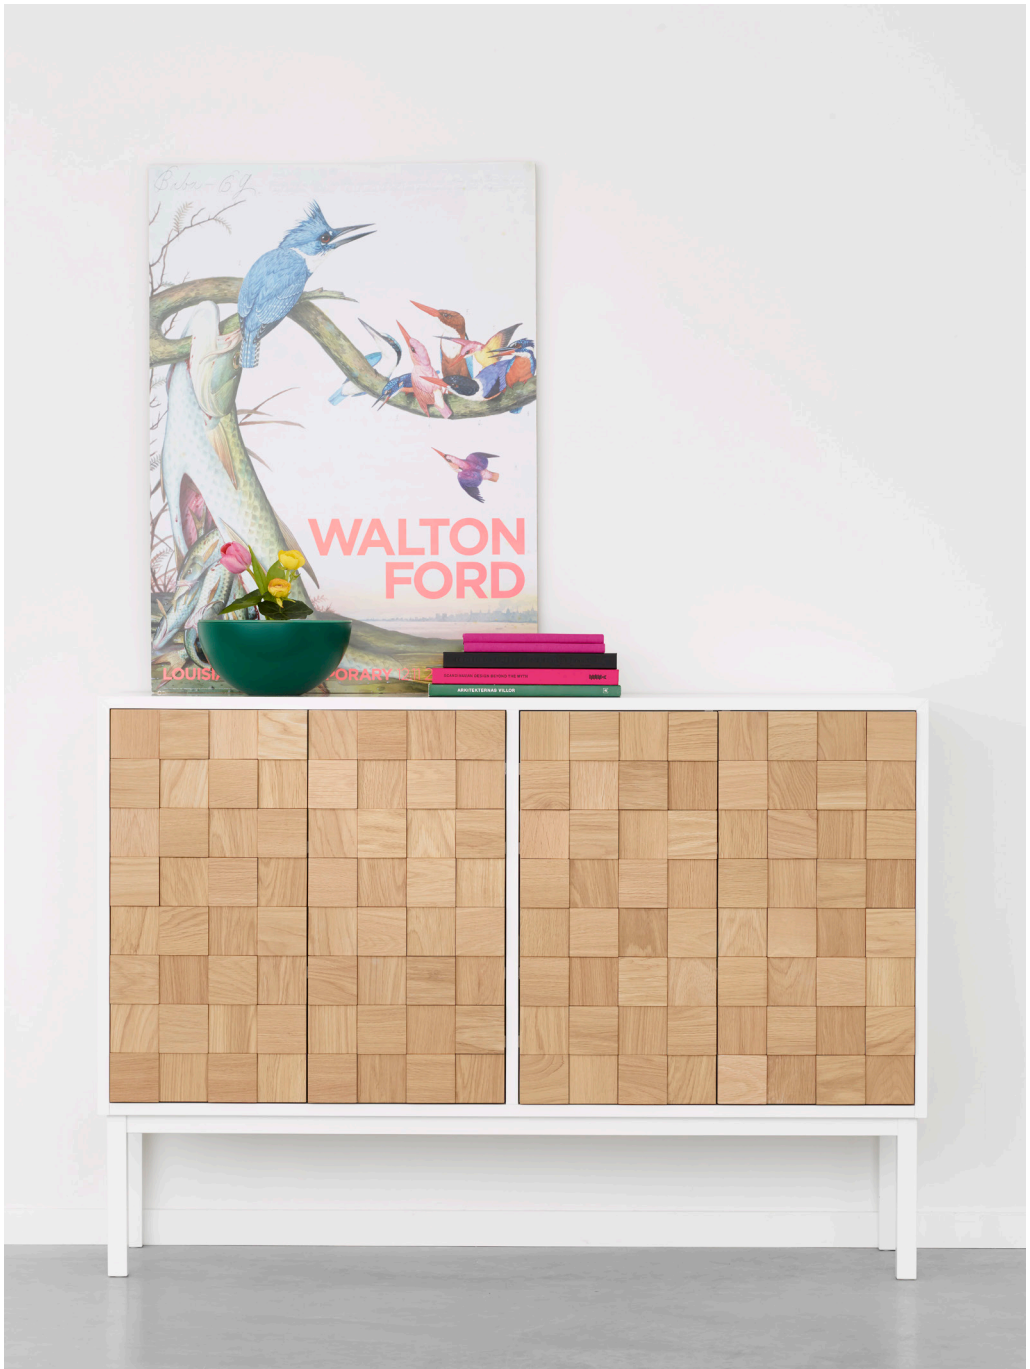

Sara Larsson

Sara Larsson, designer & owner

Collect 2016 black cabinet, Space decoration, Move trolley, Big Move trolley, Happy stool, Beam cabinet, Hub desk, Hello chair

4 Beam high cabinet

Detail Collect 2010, Collect 2010 cabinet,
Collect 2010 low cabinet, Hug flower pot, Collect 2010 media storage, Play tic tac toe game

Twig coat hanger, Stripe storage, Marble decoration tray, Poem vase, Fellow hanger, Collect cabinet, Move trolley, Spin candelabra

Keep storage, Poem vase, Hello chair, Collect 2011 cabinet, Mingle table, Story cabinet, Hug flower pot, Show shelf, Space decoration

Stay bench, Happy stool, Show shelf, Hug flower pot, Sneak peek cabinet, Play tic tac toe game, Party low bar stool, Stars storage, Space decoration, Mind desk, You mirror

Collect 2013 wood cabinet, Space decoration, Collect 2013 white low cabinet, Marble decoration tray, Collect 2013 white cabinet, detail Collect 2013 wood

Shift desk, Happy stool, The Bow sideboard, Space decoration, The Bow vitrin cabinet, Show coffee table, Space decoration, Play tic tac toe game, detail The Bow

Fields shelf, Show shelf, Hug flower pot, You mirror, Fellow hanger, Happy stool and low bar stool, Twig coat hanger, Echo mirror, Happy stool