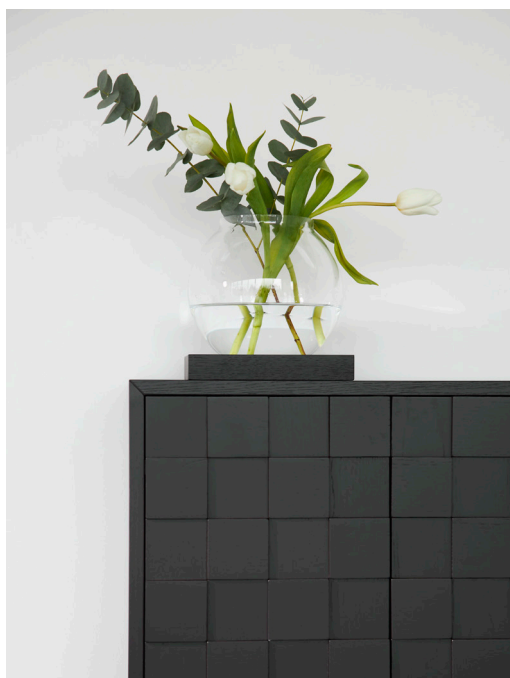

A2 SMÅLAND

A2 is a Swedish furniture and interior detail brand established in 2008 by the design company A2 designers.

It all began as a dream of a furniture collection with creative, distinct and unique objects genuinely produced by local craftsmen.

Our heart and history belong in Småland. We design and produce everything in Sweden, and we are very happy and proud of our Swedish production. The original dream is as important now as it was back in 2008.

STRONG IDENTITY FOR THE FUTURE

Our vision is to be a brave and bold brand that challenges the interior world with interesting products.

We simply want to produce new long-lasting high quality objects with a strong identity. Objects for today and most importantly for the future and a long time to come.

A2 is designed and managed by designer and engineer Sara Larsson. A2 is owned by A2 designers AB.

... with love from Småland, Sweden