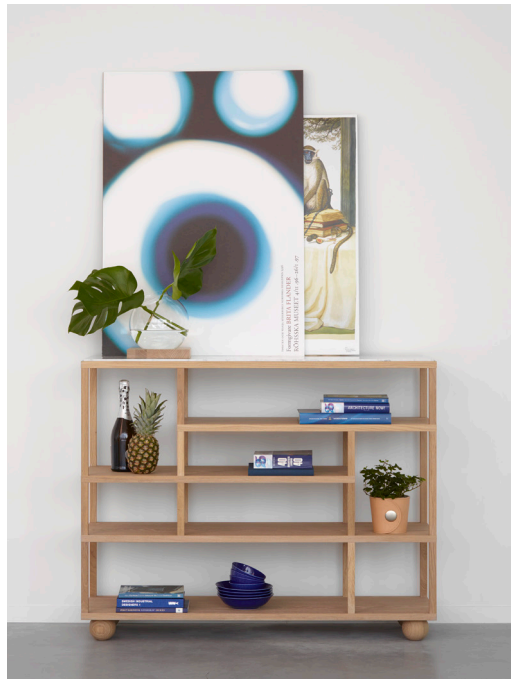

Keep storage, Poem vase, Hello chair, Collect 2011 cabinet, Mingle table, Story cabinet, Hug flower pot, Show shelf, Space decoration